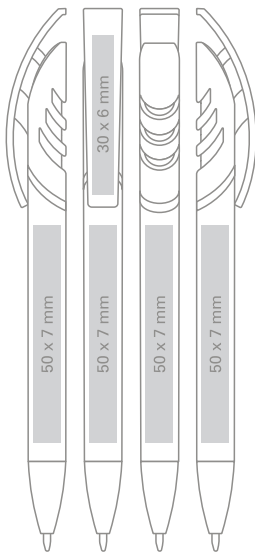

21

STARCO WHITE

EN / colorful solid clip, white solid barrel, chrome ring, tip and insert;

Refill X20 Ø 1.0 mm

- standard
- on request only, extra charge

DE / Farbiger solider Clip, weißer solider Schaft, verchromte Spitze, Metallring und Hüllse;

X20 Mine aus Kunststoff Ø 1.0 mm

- Standard
- Auf Wunsch gegen Aufpreis erhältlich

Max imprint sizes (mm)
Maximale Aufdruckfläche (mm)