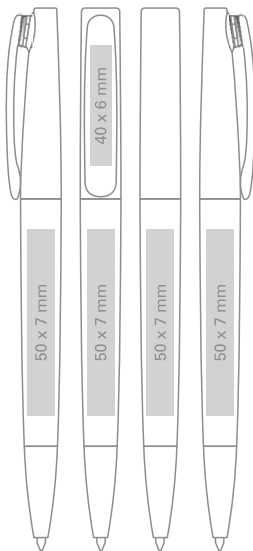

9

LEO LUX

EN / colorful soft barrel, silver clip and tip, metal clip, twist mechanism ballpen;

REFILL Jumbo Ø 1.0 mm

- standard
- on request only, extra charge

DE / Farbige Softbeschichtung auf dem Schaft, Metall Clip und verchromte Spitze, Kugelschreiber mit Drehmechanismus - Twist;

Großraummine Ø 1.0 mm

- Standard
- Auf Wunsch gegen Aufpreis erhältlich

Max imprint sizes (mm)
Maximale Aufdruckfläche (mm)