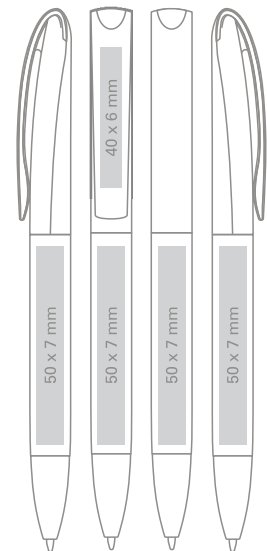

EN / Ines Solid - colorful soft barrel and clip, silver tip and top, twist mechanism ballpen;
Ines White - white solid clip and barrel;

REFILL X20 Ø 1.0 mm

- standard
- on request only, extra charge;

DE / Ines Solid - farbige Softbeschichtung auf dem Clip und Schaft, verchromte Spitze und Endung Kugelschreiber mit Drehmechanismus - Twist;
Ines White - weißer solider Clip und Schaft, verchromte Spitze und Endung;

X20 MINE aus Kunststoff Ø 1.0 mm

- Standard
- Auf Wunsch gegen Aufpreis erhältlich